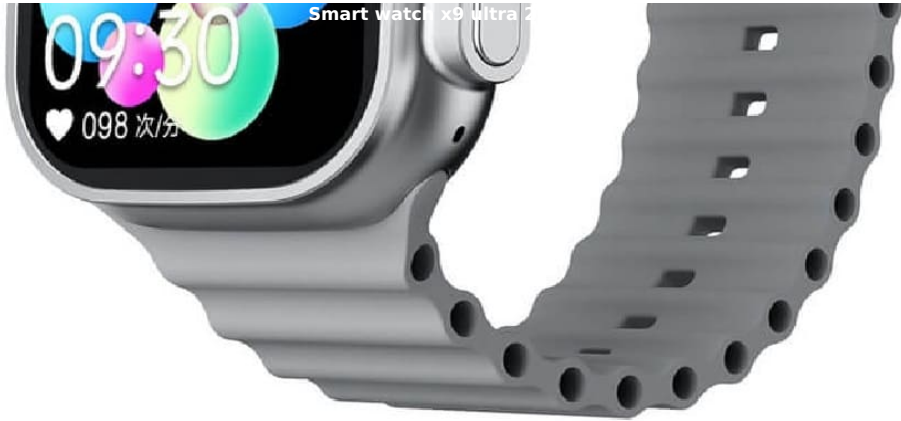

PRODUCT CATALOGUE

Smart watch x9 ultra 2 gs silver	Specifications
 A close-up, low-angle view of the back of a silver smartwatch. The watch case is visible on the left, showing a black screen with several colorful, translucent spheres in shades of pink, yellow, orange, and blue. The back of the case features a circular sensor with a red ring. The watch is attached to a grey, textured strap with multiple rows of circular holes and metal lugs for buckles.	

Smart watch x9 Ultra 2

Specifications	
Category	All
Sale Price	\$ 14,43
Internal Reference	021004028GENX9ULTRAPLA
Description	